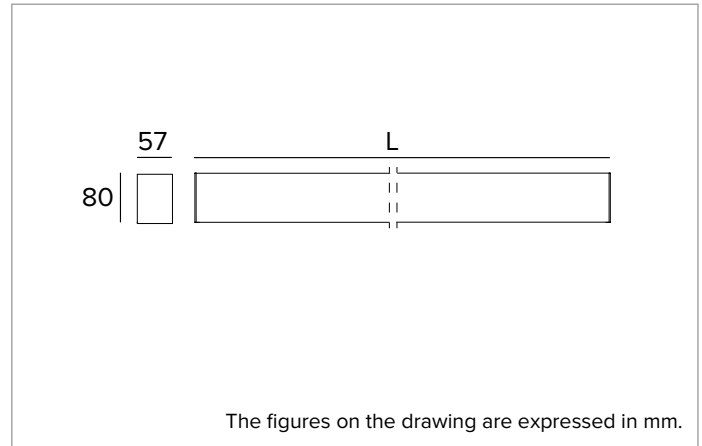

T020BX840ELPW | LOGICO EASY Stand Alone 57 - OPAL HO

Linear stand alone LED fixture for ceiling mounted or suspension installation. Emergency version

	4000K	H(m)	D(m)	E _{max} (lx)
	Ra80		111°	
Fixture Power	102W	1	2.90	1649
Source Flux	9978lm	2	5.80	412
Fixture Flux	9978lm	3	8.70	183
Efficacy	98lm/W	4	11.60	103
G0300A	I _{max} =190cd/klm	I _{max}	1901cd	5
			14.49	66

MECHANICAL CHARACTERISTICS

Painted extruded aluminium body with 57mm section and polycarbonate end caps. Upper closing screen in translucent polycarbonate.

Colour and finish: White

Dimensions: L=2340mm

Weight: 7.14Kg